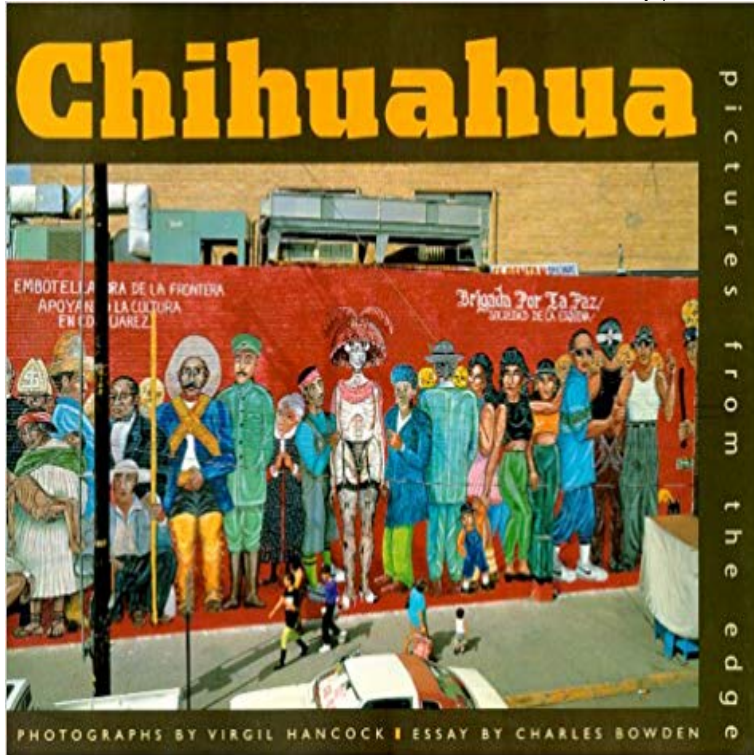

## Chihuahua: Pictures from the Edge

A collection of 40 color photographs depicting the building facades and ruins of modern day Chihuahua, Mexico. The culminating effect of the brilliantly colored photos is nearly hallucinatory, taking in both the paintings of Bugs Bunny affixed to store facades, and political graffiti with a postmode