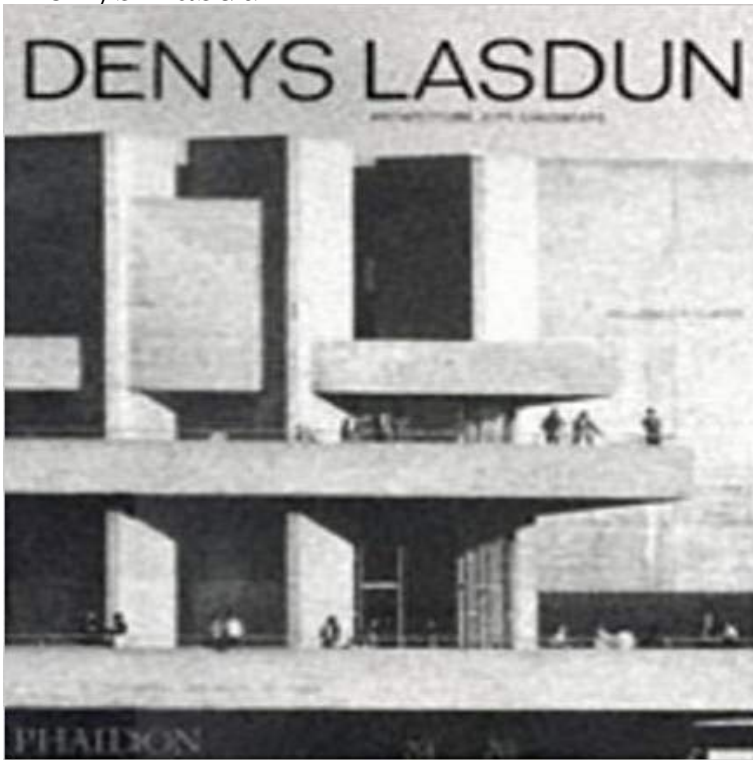

Denys Lasdun

Denys Lasdun (1914-2001) was one of Britain's most eminent architects, whose career spanned the entire period of Modernism in British architecture. His notable buildings include the Royal College of Physicians in Regents Park, the University of East Anglia, the European Investment Bank in Luxembourg and the National Theatre on London's South Bank. In this first comprehensive study of the architect, William Curtis offers a critical assessment of Lasdun's ideas and achievements, tracing the evolution of his architectural discourse and his continuing preoccupations. With detailed analyses and many outstanding illustrations from the architect's own archive, the author presents a thought-provoking challenge to the critics of Modernism and demonstrates the enduring and human qualities of Lasdun's work.